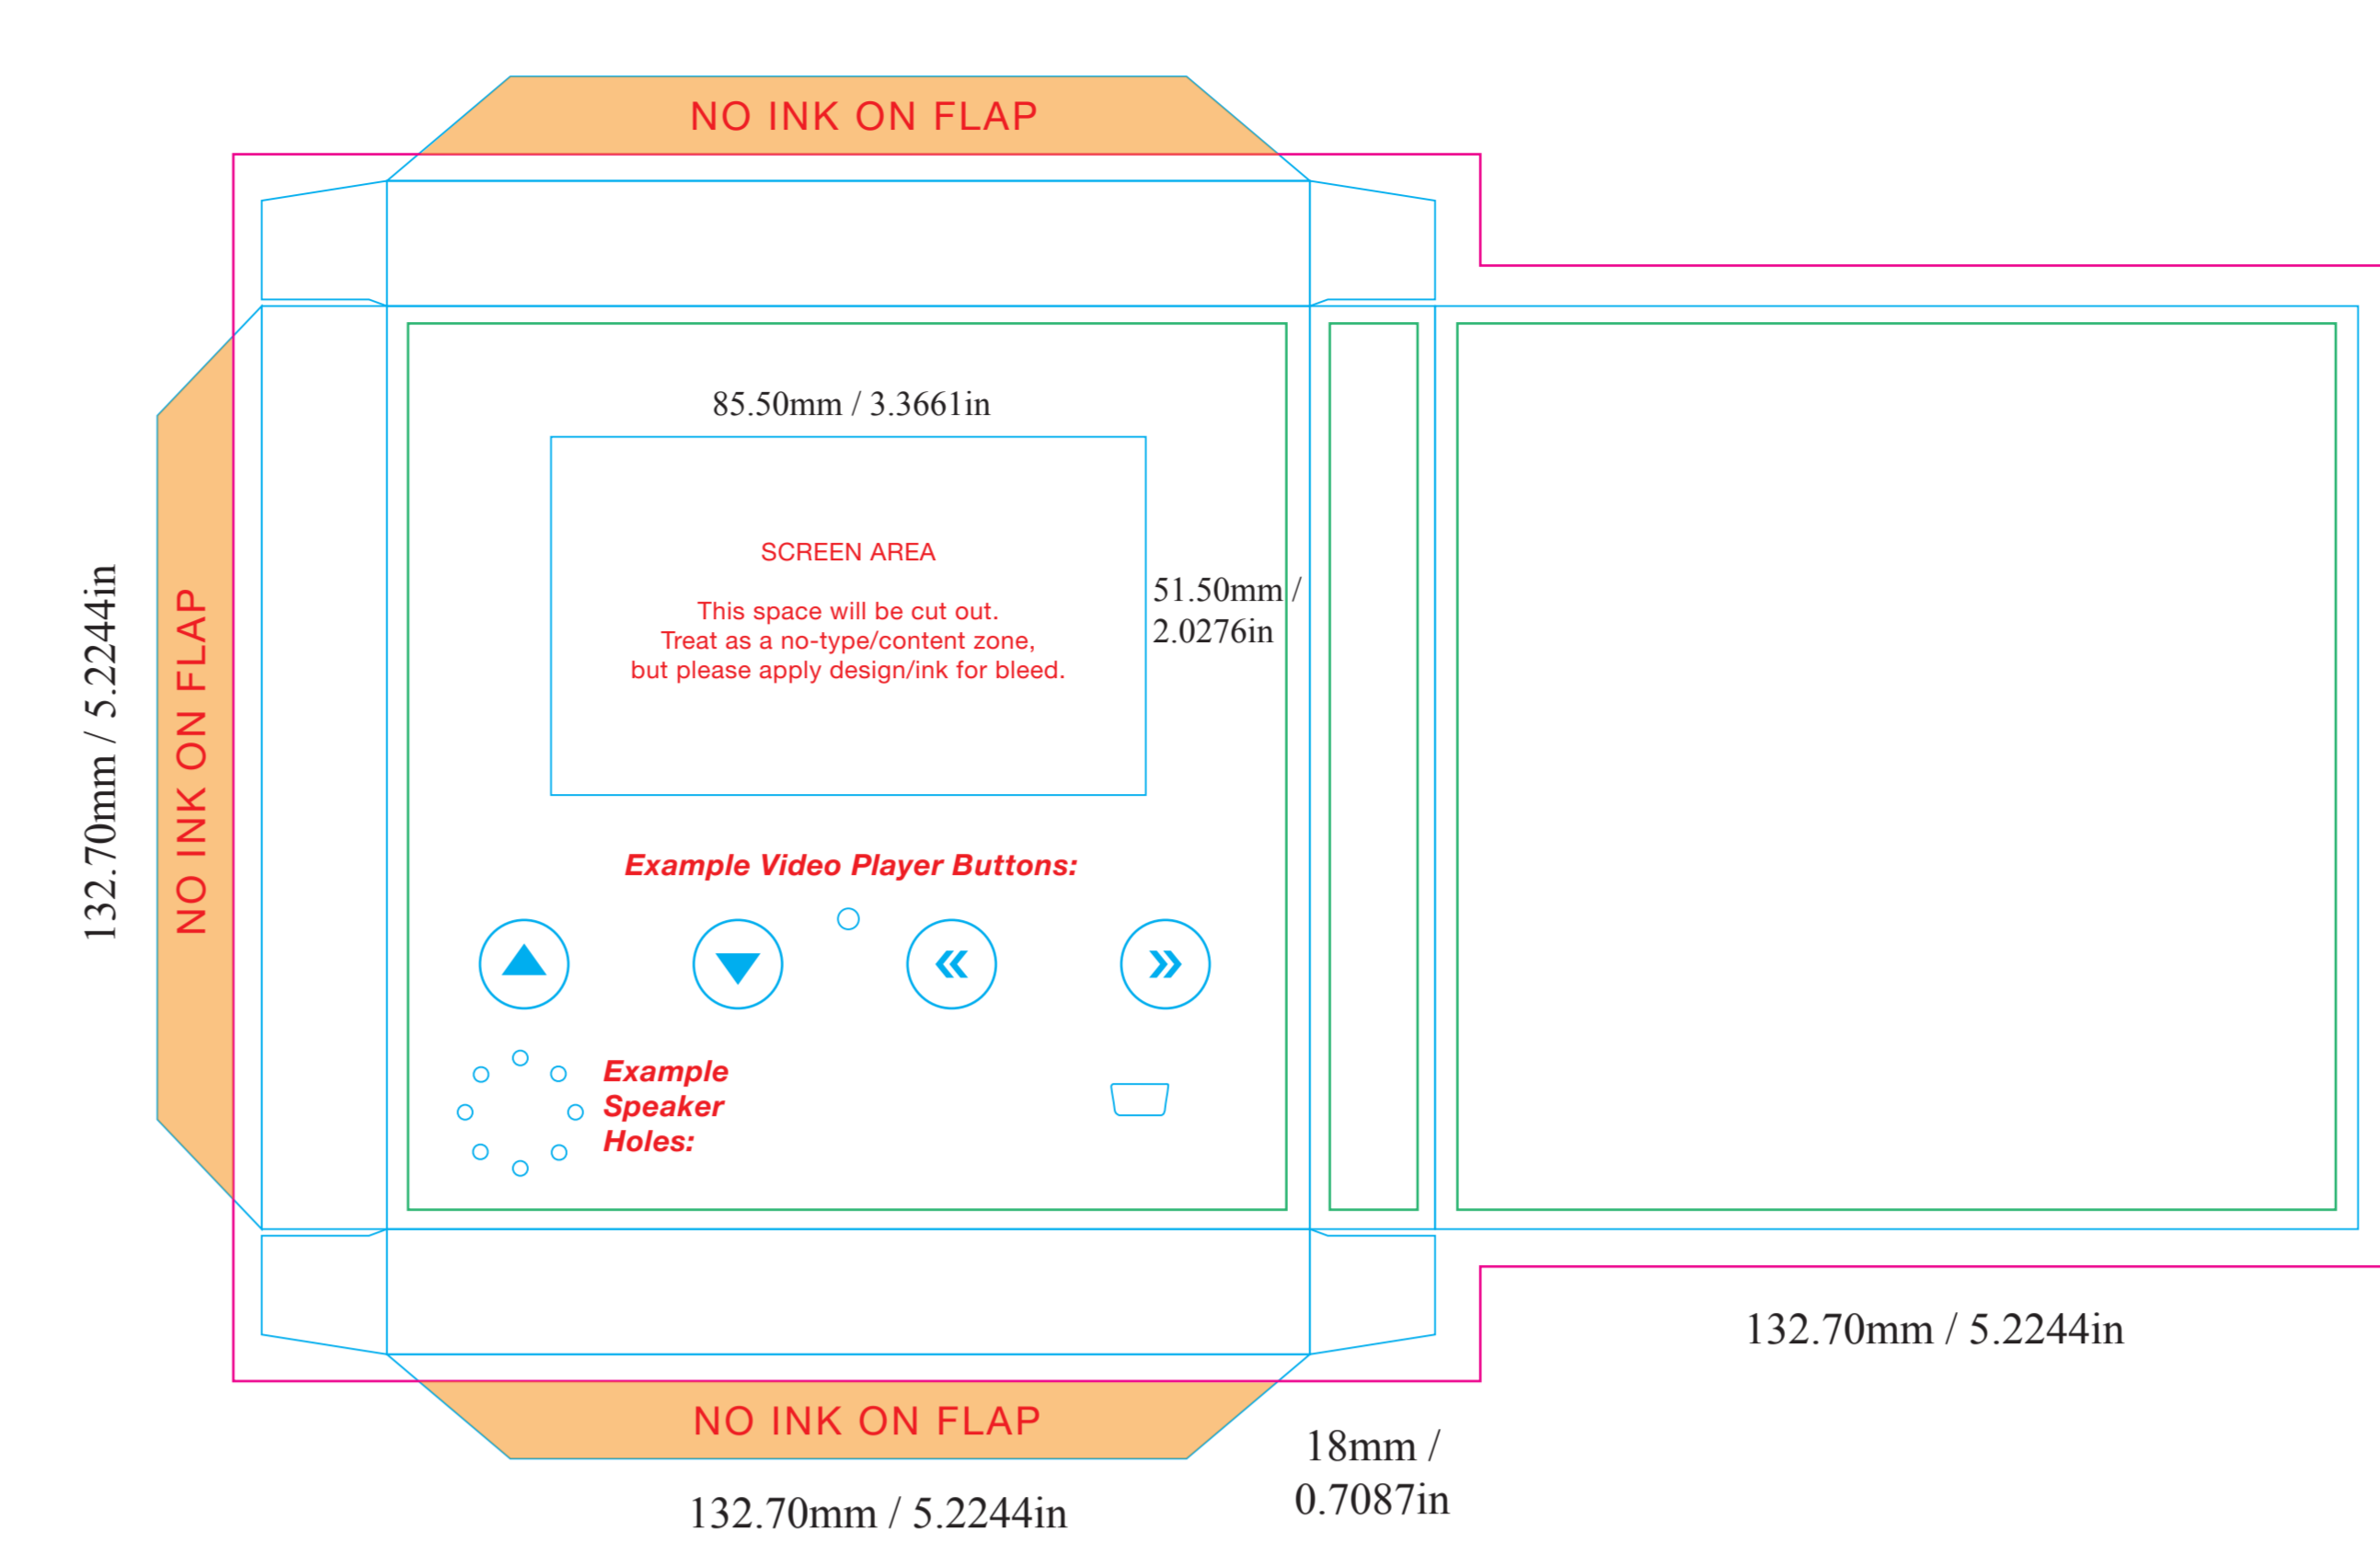

3 SCREEN PANEL

ABOUT THIS TEMPLATE: Screen Size: 7in | Screen Panel Size: 5.2in x 5.2in