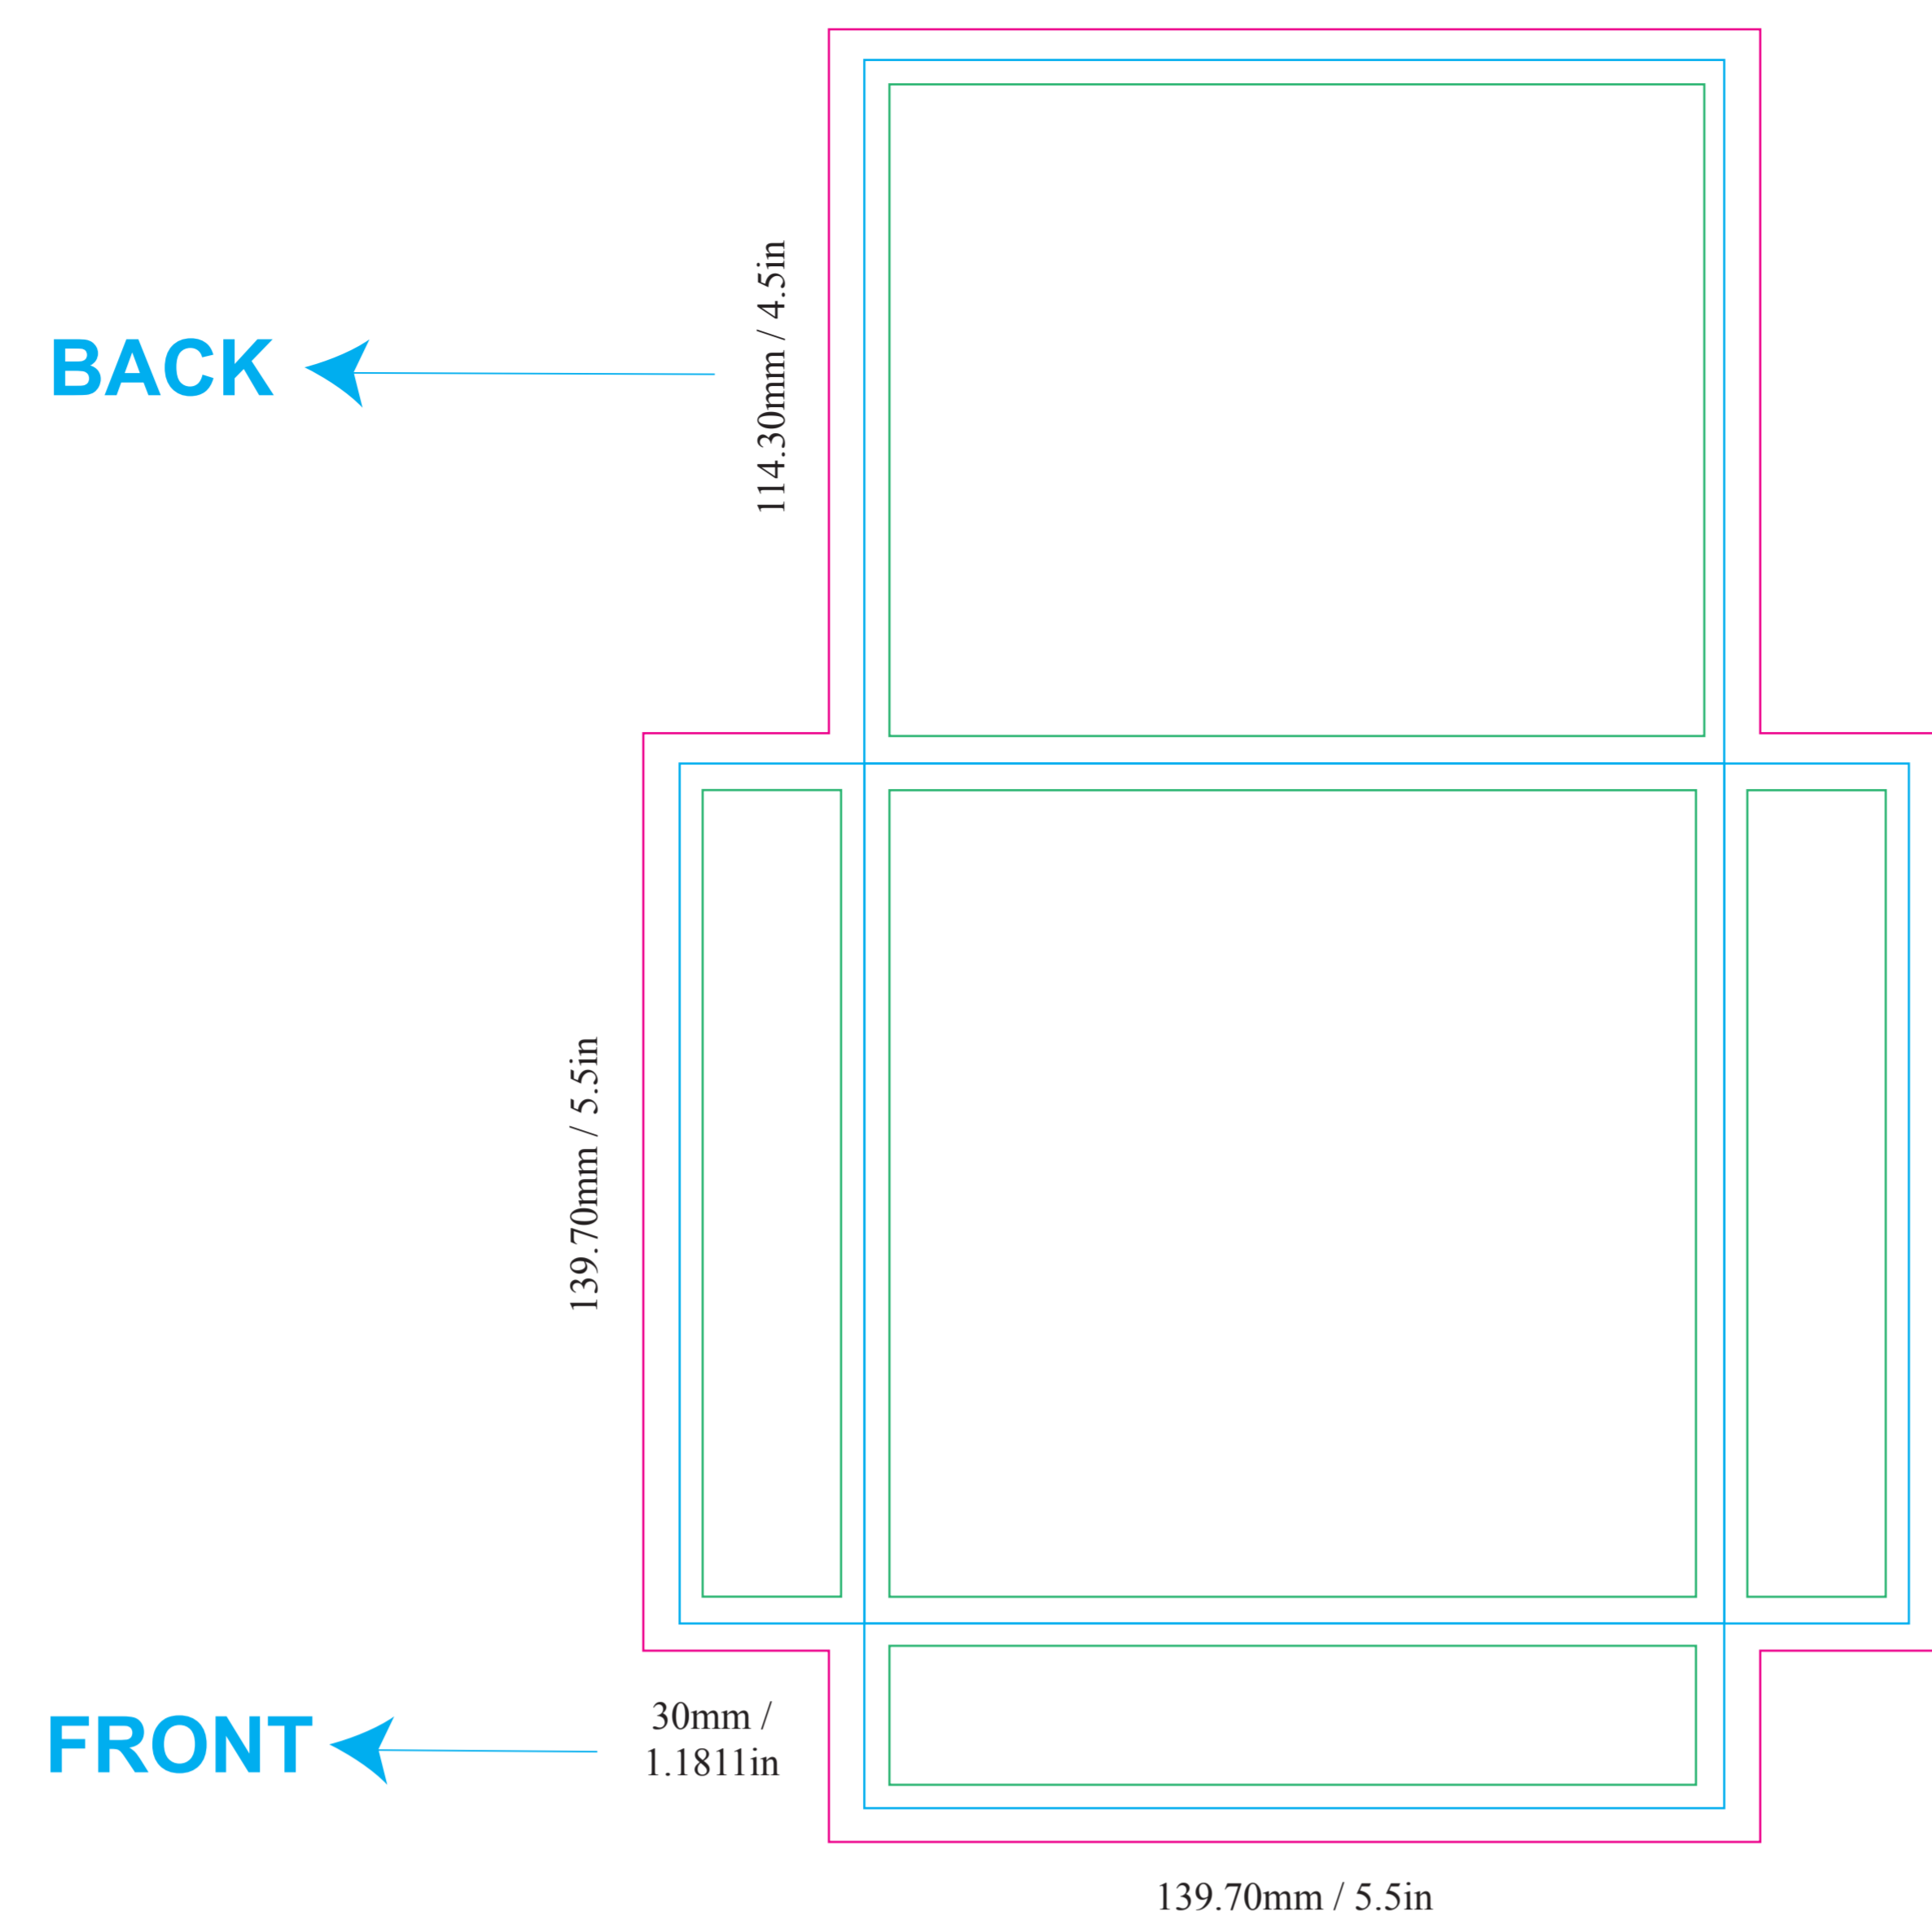

TEMPLATE KEY:

■ **No Ink** (found on the template/dieline layer)
No artwork in this area.

Artwork (for designer to place client artwork)

Spot UV (optional vector overlay layer)

Foil (optional vector overlay layer)

Emboss (optional vector overlay layer)

Deboss (optional vector overlay layer)

FINAL FILES:

File / Package

Lorem ipsum

Speaker Audio Holes:

Video Experience Player Buttons:

2 OUTER BOX LID

ABOUT THIS TEMPLATE: 5.5in x 5.5in x 1.2in