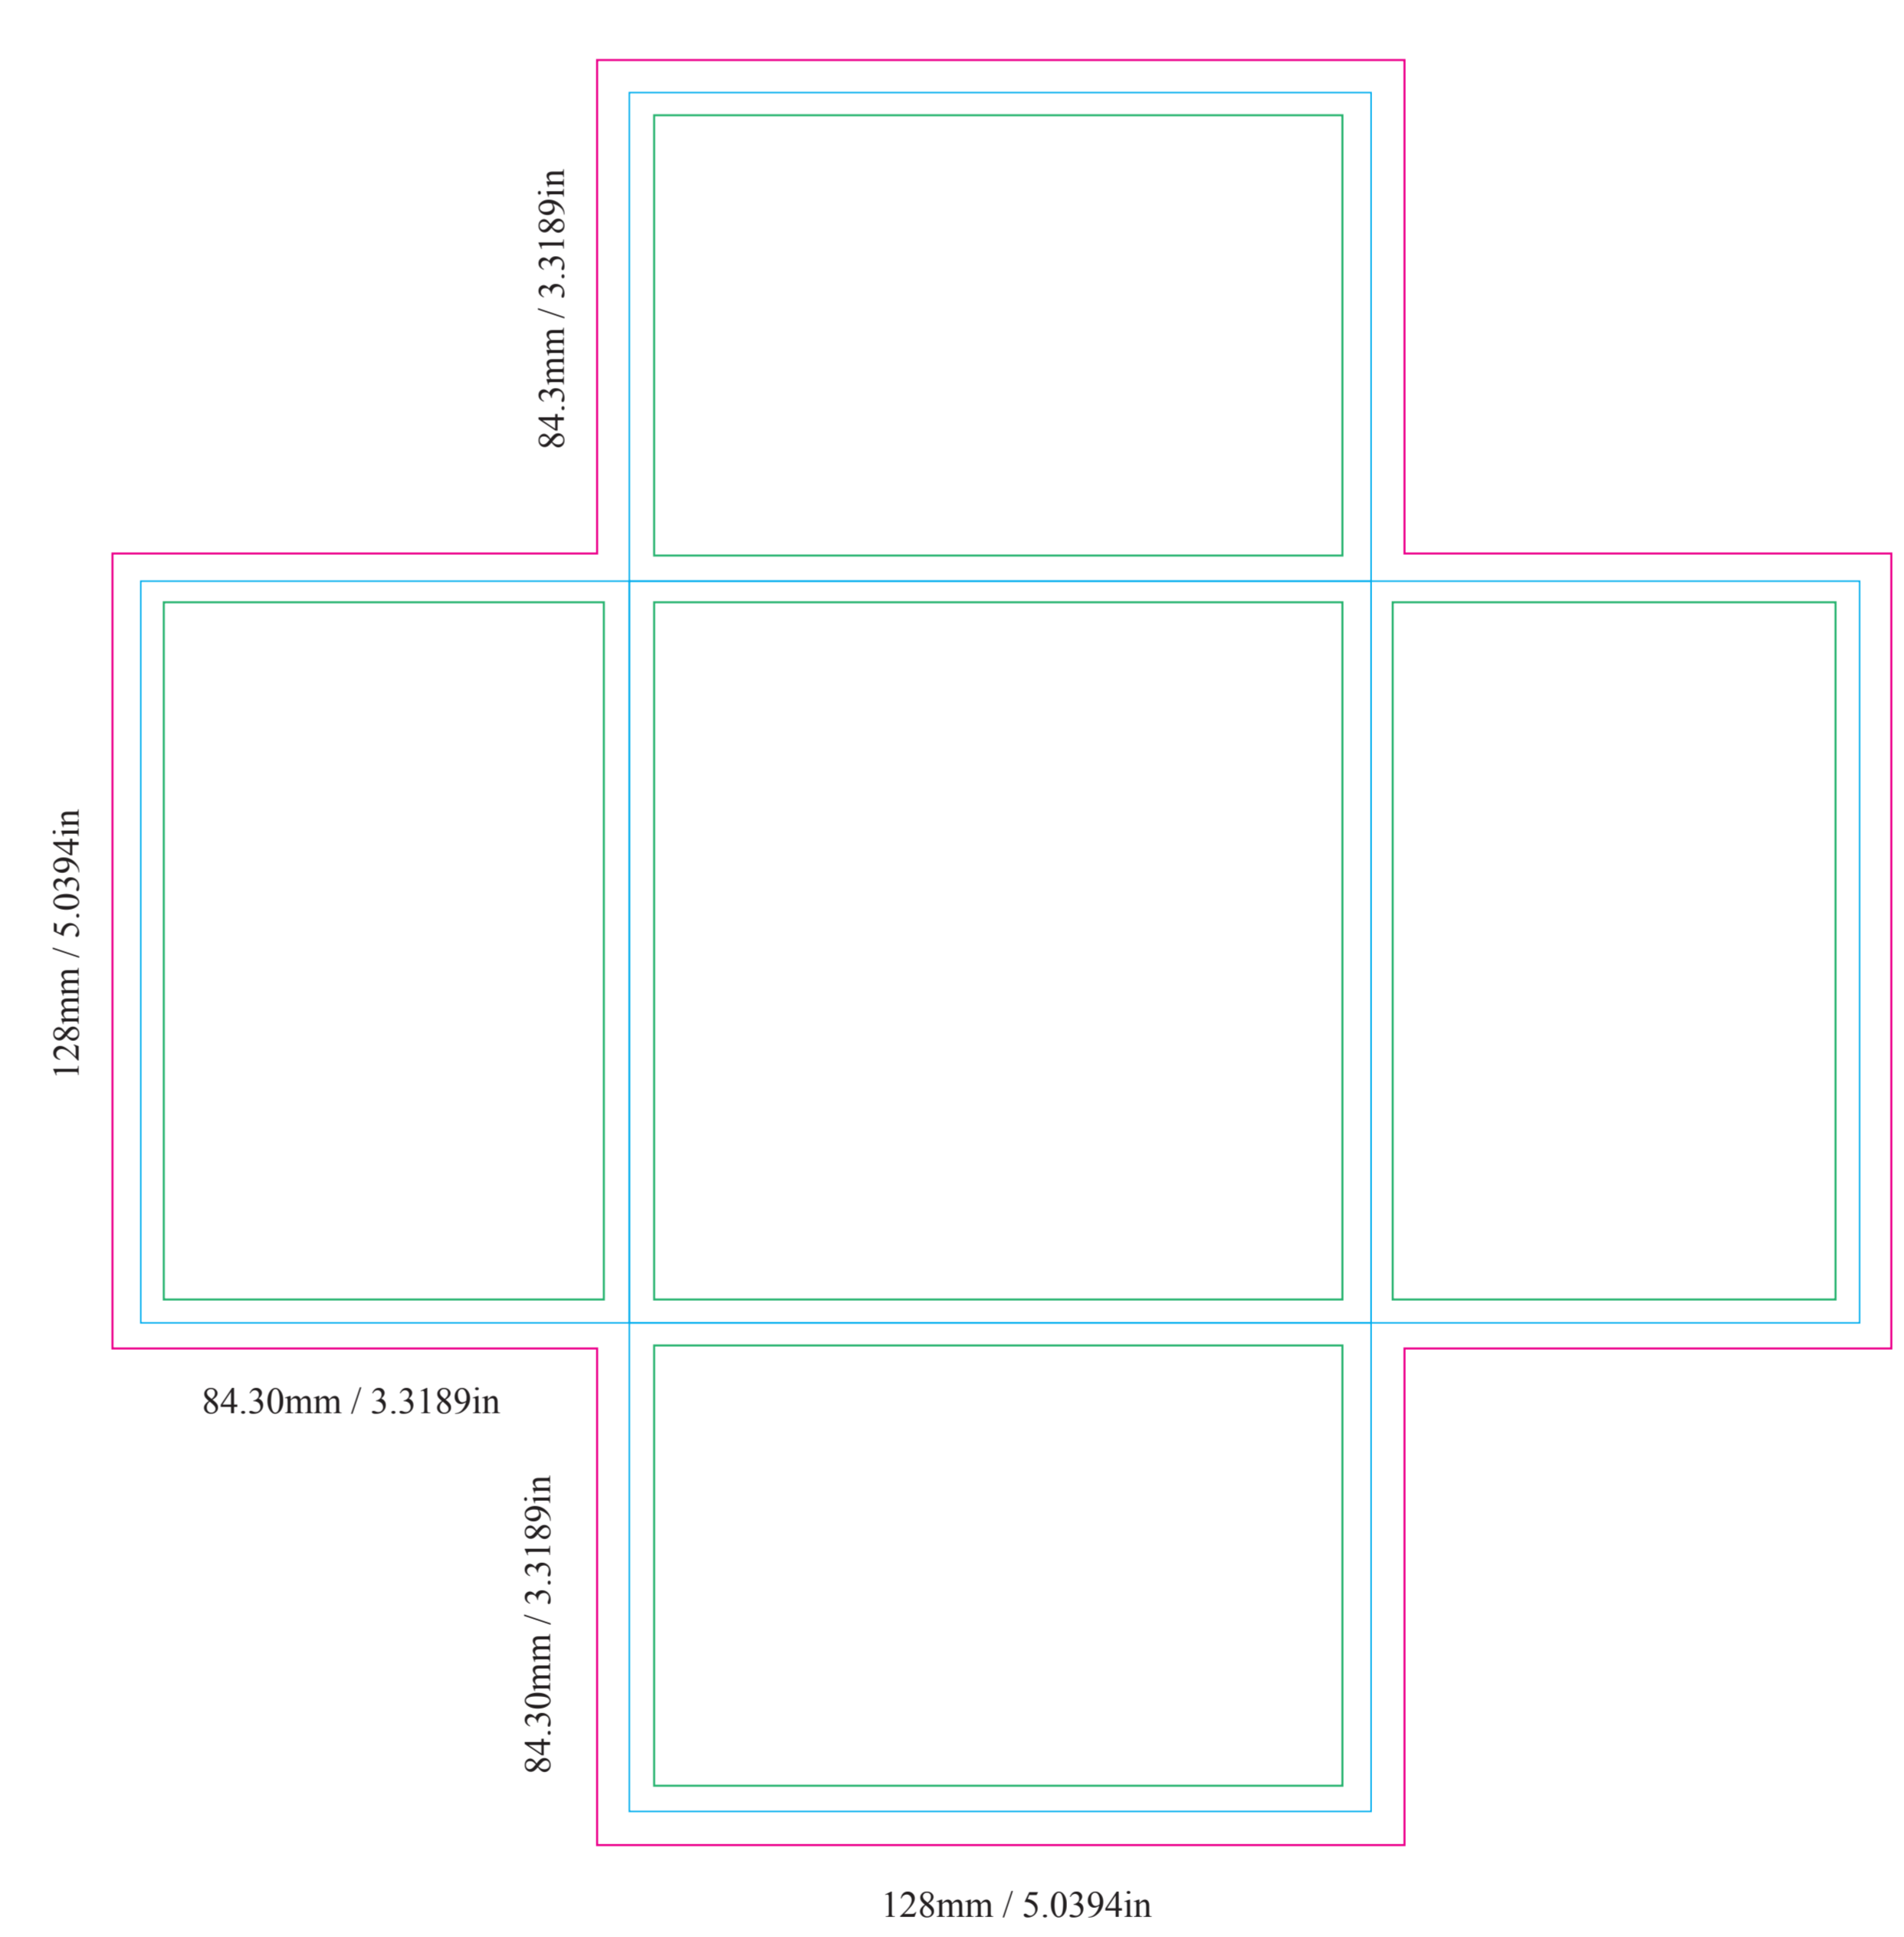

INTERIOR BOX WALL

ABOUT THIS TEMPLATE: 5in x 5in x 3.3in