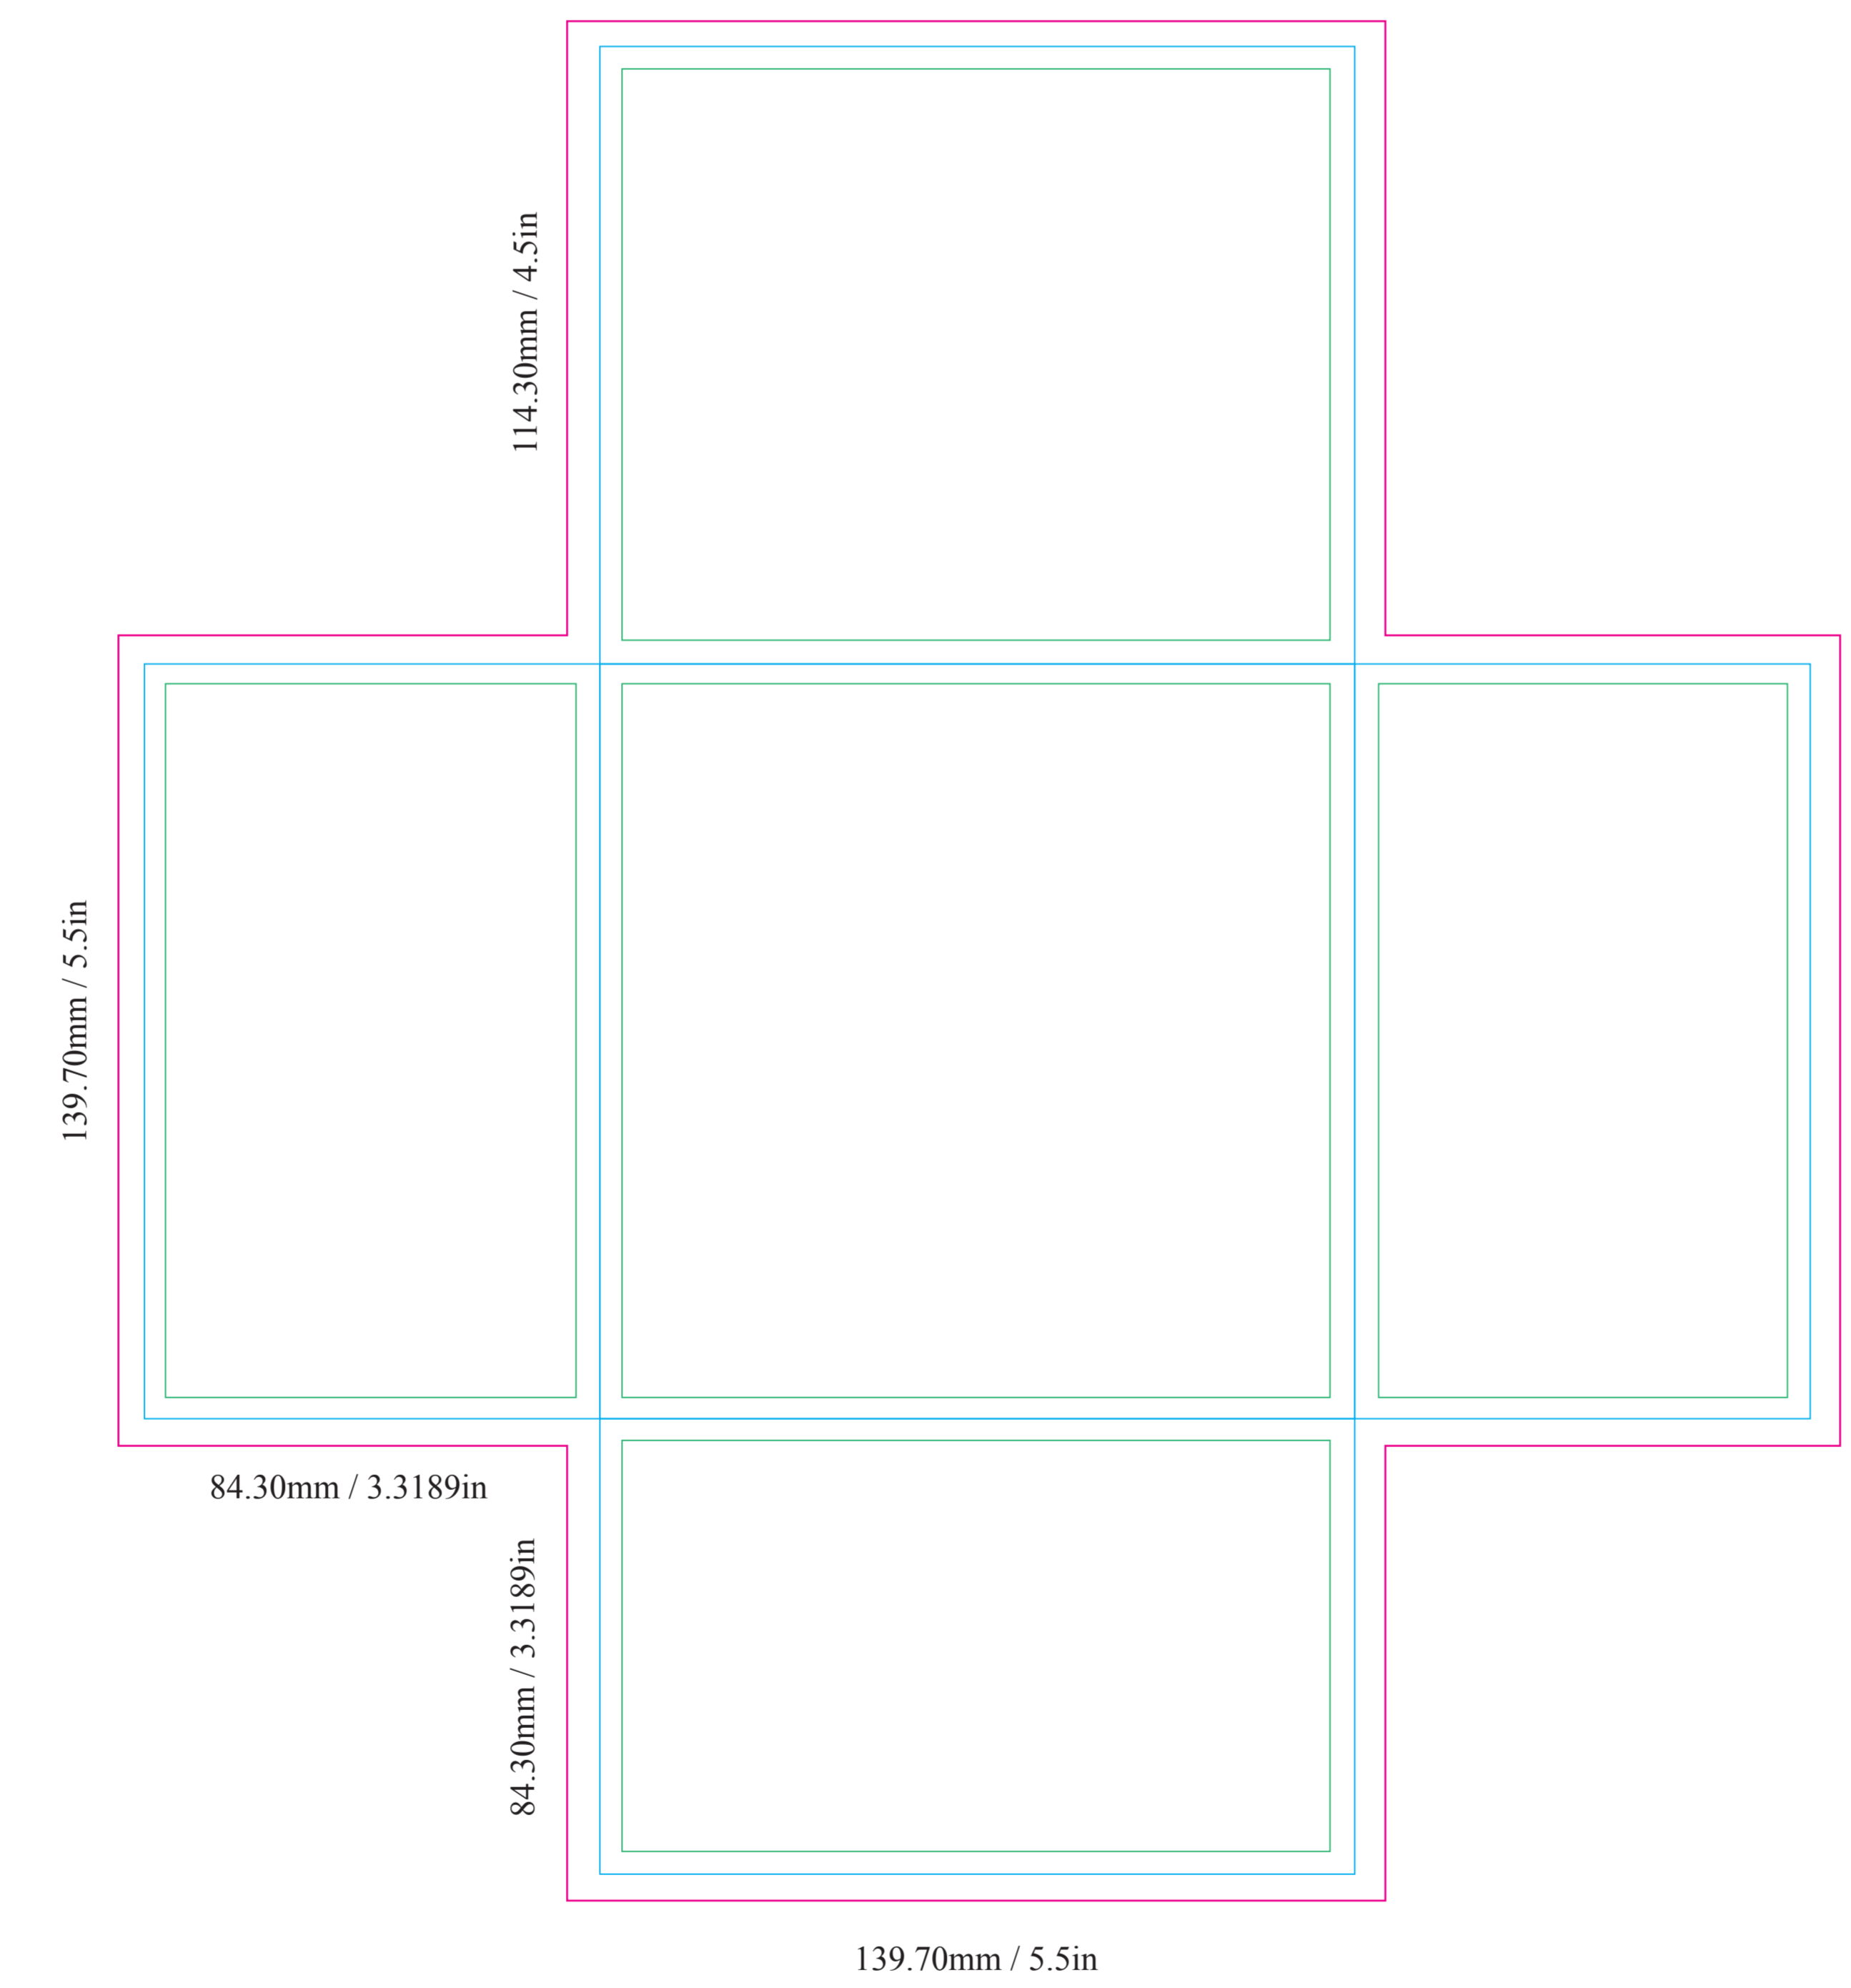

EXTERIOR BOX BOTTOM

ABOUT THIS TEMPLATE: 5.5in x 5.5in x 3.3in