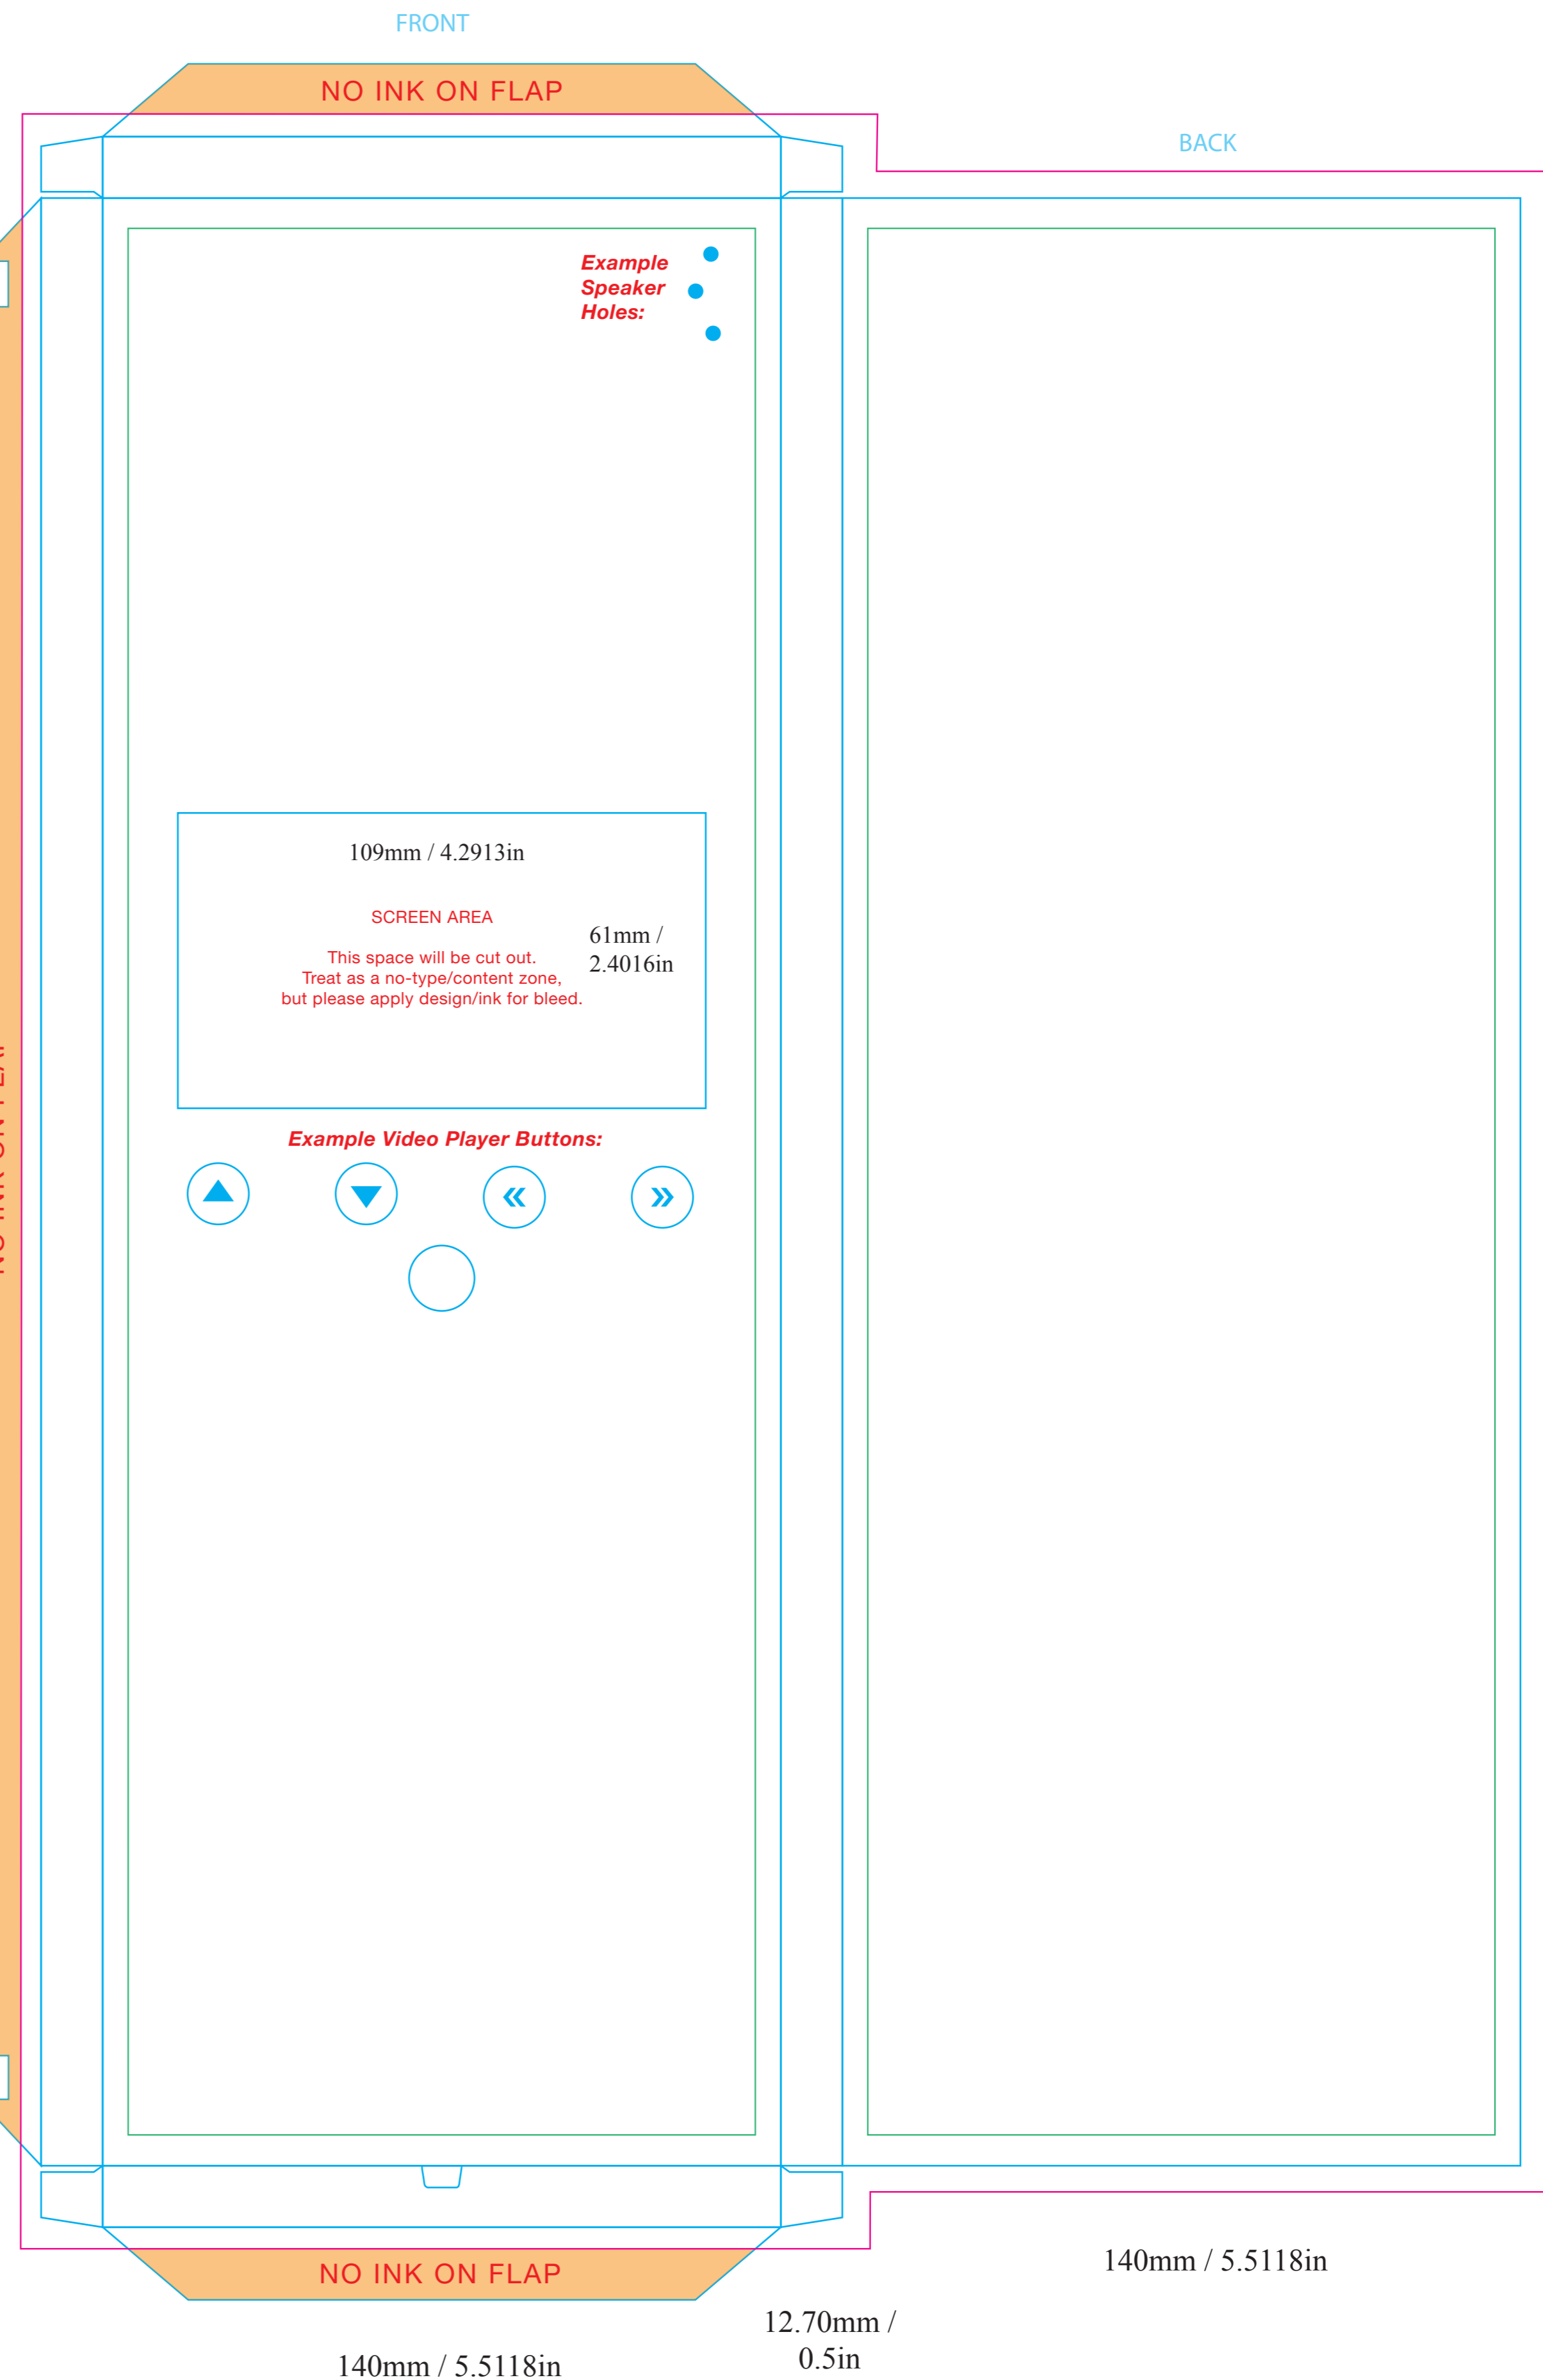

■ Type Safety (build within space of boxes)

3.175mm / .125in to 6.35mm / .25in recommended type-safety area to insure content does not get damaged.

■ No Ink (found on the template/dieline layer)

No artwork in this area.

Artwork (for designer to place client artwork)

Spot UV (optional vector overlay layer)

Foil (optional vector overlay layer)

Emboss (optional vector overlay layer)

Deboss (optional vector overlay layer)

Speaker Audio Holes:

The client can choose the orientation/ arrangement of the speaker audio holes and how many holes they would like. ******please place/design your speaker audio holes on the artwork layer.******

Video Experience Player Buttons:

The client can choose which buttons to include on the video brochure to allow for the best user experience of the video. You can design, size and color them to fit the design of your brochure. ******please place/design your buttons on the artwork layer.******

Placement for both the speaker audio holes and the video experience player buttons must be at least 18mm / 0.7087in away from edges, each other, and the screen.

FINAL FILES:

File / Package

1) The packaged file should include fonts and any placed imagery/links even if you embed them into the file.

2) Include Press-Quality PDFs, *toggle through the layers and export each layer used as it's own pdf.*

3) Zip/Compress package file and submit for printing.

406.40mm / 16in

NO INK ON FLAP

NO INK ON FLAP

140mm / 5.5118in

12.70mm / 0.5in

140mm / 5.5118in

FRONT

BACK

NO INK ON FLAP

Example Speaker Holes:

109mm / 4.2913in
SCREEN AREA
61mm / 2.4016in
This space will be cut out. Treat as a no-type/content zone, but please apply design/ink for bleed.

Example Video Player Buttons: